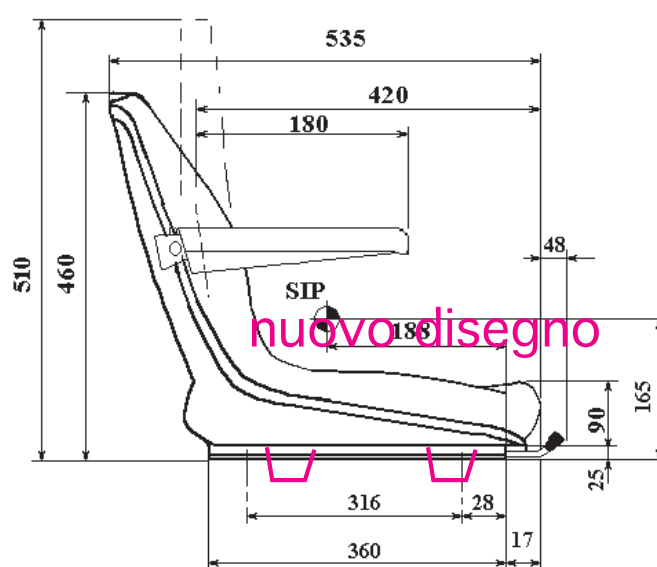

SEDILI SHUTTLE 99 RG BRSN SHUTTLE 99 RG SW BRSN

SEATS SHUTTLE 99 RG BRSN SHUTTLE 99 RG SW BRSN

SHUTTLE 99 RG BRSN

SHUTTLE 99 RG BRSN

- Sedile rigido con guide di scorrimento con arresto da una sola parte;
- larghezza seduta 445 mm;
- scocca sedile in acciaio verniciata in colore nero;
- imbottitura in poliuretano schiumato a freddo con rivestimento in sottovuoto in **finta pelle nera**;
- braccioli snodabili e regolabili in altezza;
- sedile conforme alla norma ISO 3776.

SHUTTLE 99 RG BRSN

- Static seat with slides with lock on one side only;
- cushion width 445 mm;
- iron body painted in black colour;
- cold foamed in polyurethan upholstery with vacuum covering in **black imitation leather**;
- adjustable armests with height regulation;
- this seat is in accordance with ISO norm 3776.

SHUTTLE 99 RG SW BRSN

- Stesso sedile con microswitch.

SHUTTLE 99 RG SW BRSN

- This is the same seat with microswitch.

INTERASSE GUIDE VARIABILE
MILLIMETRICAMENTE
da 200 mm a 280 mm.

SLIDES INTERAXE THAT CHANGES
from 200 mm to 280 mm.

Misure in mm - Measurement in mm