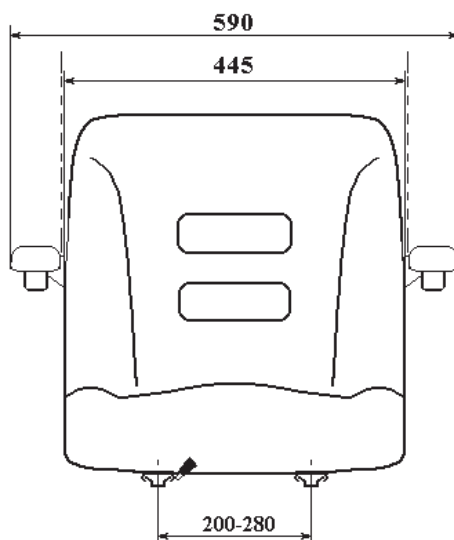

SEDILI SHUTTLE 99 RG BRSN SHUTTLE 99 RG SW BRSN

SEATS SHUTTLE 99 RG BRSN SHUTTLE 99 RG SW BRSN

SHUTTLE 99 RG BRSN

SHUTTLE 99 RG BRSN

- Sedile rigido con guide di scorrimento con arresto da una sola parte;
- larghezza seduta 445 mm;
- scocca sedile in acciaio verniciata in colore nero;
- imbottitura in poliuretano schiumato a freddo con rivestimento in sottovuoto in **finta pelle nera**;
- braccioli snodabili e regolabili in altezza;
- sedile conforme alla norma ISO 3776.

SHUTTLE 99 RG BRSN

- Static seat with slides with lock on one side only;
- cushion width 445 mm;
- iron body painted in black colour;
- cold foamed in polyurethan upholstery with vacuum covering in **black imitation leather**;
- adjustable armests with height regulation;
- this seat is in accordance with ISO norm 3776.

SHUTTLE 99 RG SW BRSN

- Stesso sedile con microswitch.

SHUTTLE 99 RG SW BRSN

- This is the same seat with microswitch.

INTERASSE GUIDE VARIABILE
MILLIMETRICAMENTE
da 200 mm a 280 mm.

SLIDES INTERAXE THAT CHANGES
from 200 mm to 280 mm.